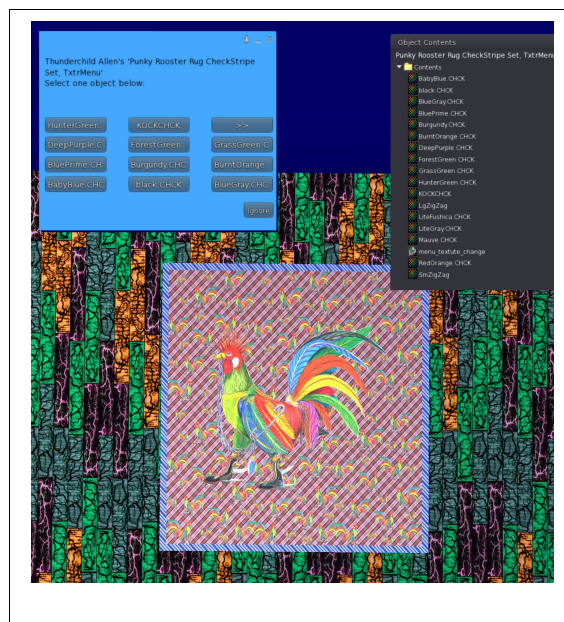

INFORMATION

[Http://kock.rocks](http://kock.rocks). "Punky Rooster, Mascot KOCK.rocks BiPolar Radio" is a 2015 total pencil creation.